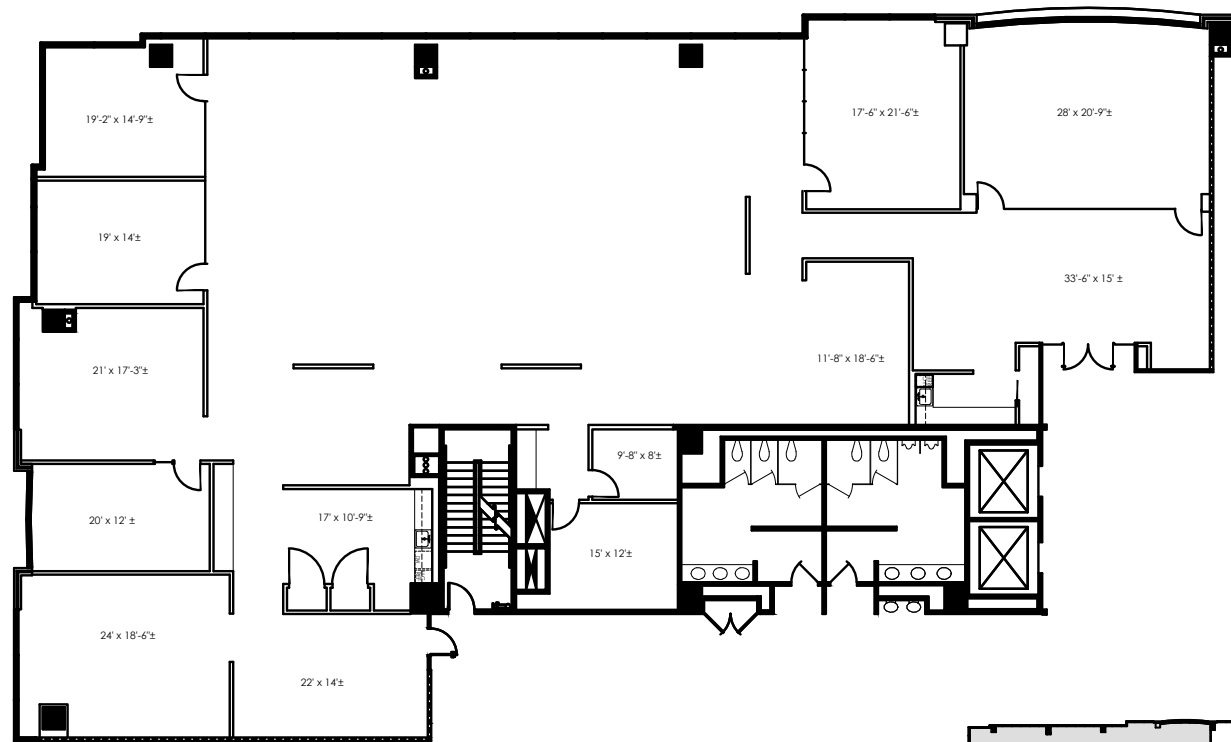

TOWER 2600

SUITE 500
9,217 RSF

KEY PLAN