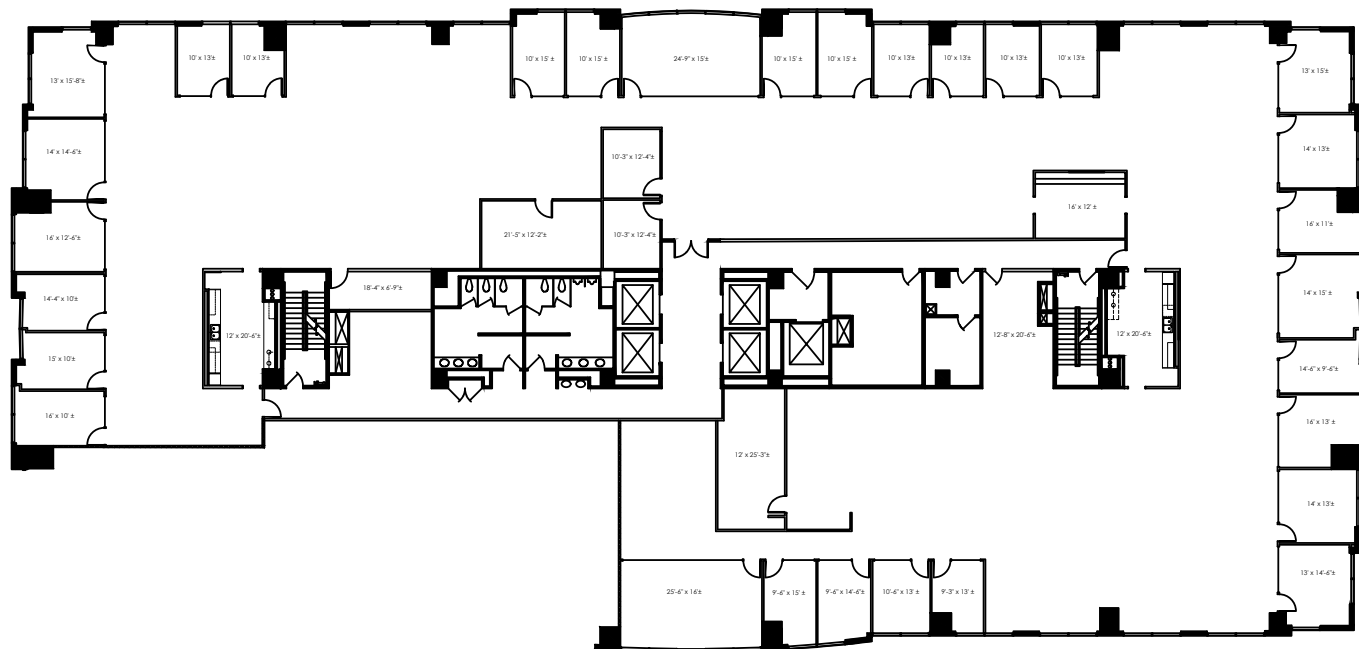

# TOWER 2600

**SUITE 350**  
22,666 RSF

KEY PLAN